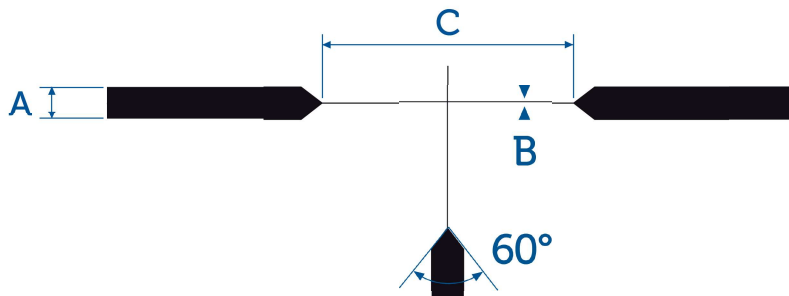

ZPlex II

Very popular all-purpose reticle featuring medium weight posts and fine crosshairs. Wide range of hunting applications.

MeoPro 6-18x50

	Dimensions				
	cm/100m	in/100yd	MOA	mRad	Power
A	2,0	0,72	0,69	0,20	6x
C	24,0	8,64	8,25	2,40	6x

MeoStar R1 1-4x22

MeoStar R1 3-10x50

MeoStar R1 4-12x40

	Dimensions				
	cm/100m	in/100yd	MOA	mRad	Power
A	4,0	1,44	1,38	0,40	4x
C	52,0	18,72	17,88	5,20	4x

MeoPro 3-9x40

	Dimensions				
	cm/100m	in/100yd	MOA	mRad	Power
A	8,2	2,95	2,82	0,82	4x
B	1,4	0,50	0,48	0,14	4x
C	49,3	17,75	16,95	4,93	4x